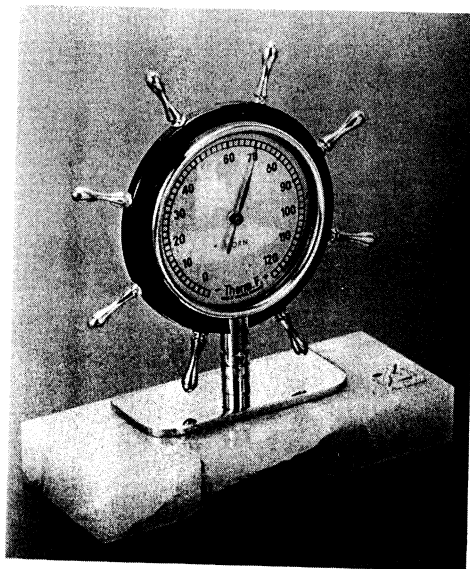

# ACCESSORIES in GENUINE ONYX

78 - CALENDAR — FULL VISIBLE MONTH

79 - CALENDAR — PERPETUAL ROLL — SATIN

82 - CALENDAR — PERPETUAL ROLL

DESIGNED TO MEET EVERY DESK TOP NEED FOR HOME AND OFFICE

17 - BAROMETER